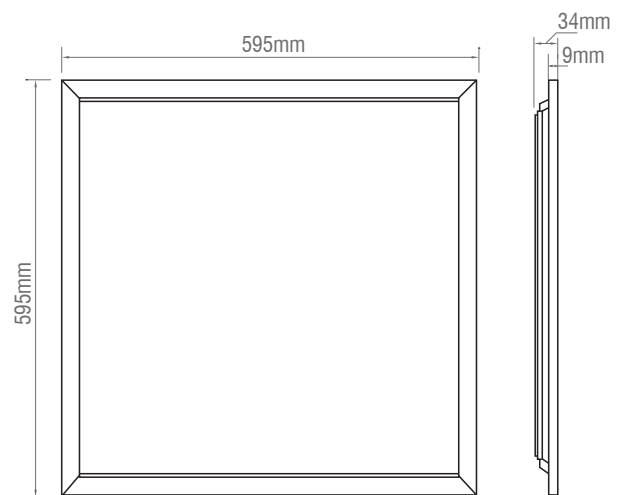

81026

Stratus Pro UGR<19 Cool White

FEATURES

- 5 years (2 years + 3 years) extended warranty
- White & opal polycarbonate finish
- Constructed from aluminium alloy & steel & polycarbonate
- TPB rated
- Loop in/out driver, fast fix

SPEC DATA

Product Wattage:	40W
Product Lumen:	3400
Lumen/W:	85
Kelvin:	4000K
Energy Rating:	A
Dimmable:	No
Beam Angle:	120°
Operational Voltage:	27-42V
Power Factor:	>0.9
UGR:	<19
CRI:	>80
Lifetime (Hours):	50000
LED Brand:	San'an
LED Type:	SMD
SDCM:	≤4
Driver Type:	Constant Current 950mA
Product Voltage:	220-240V
Hertz:	50/60
Operating Temp.:	-20 to 40 Degree
IP Rating:	40
Product Weight (KG):	1.6
Class:	3